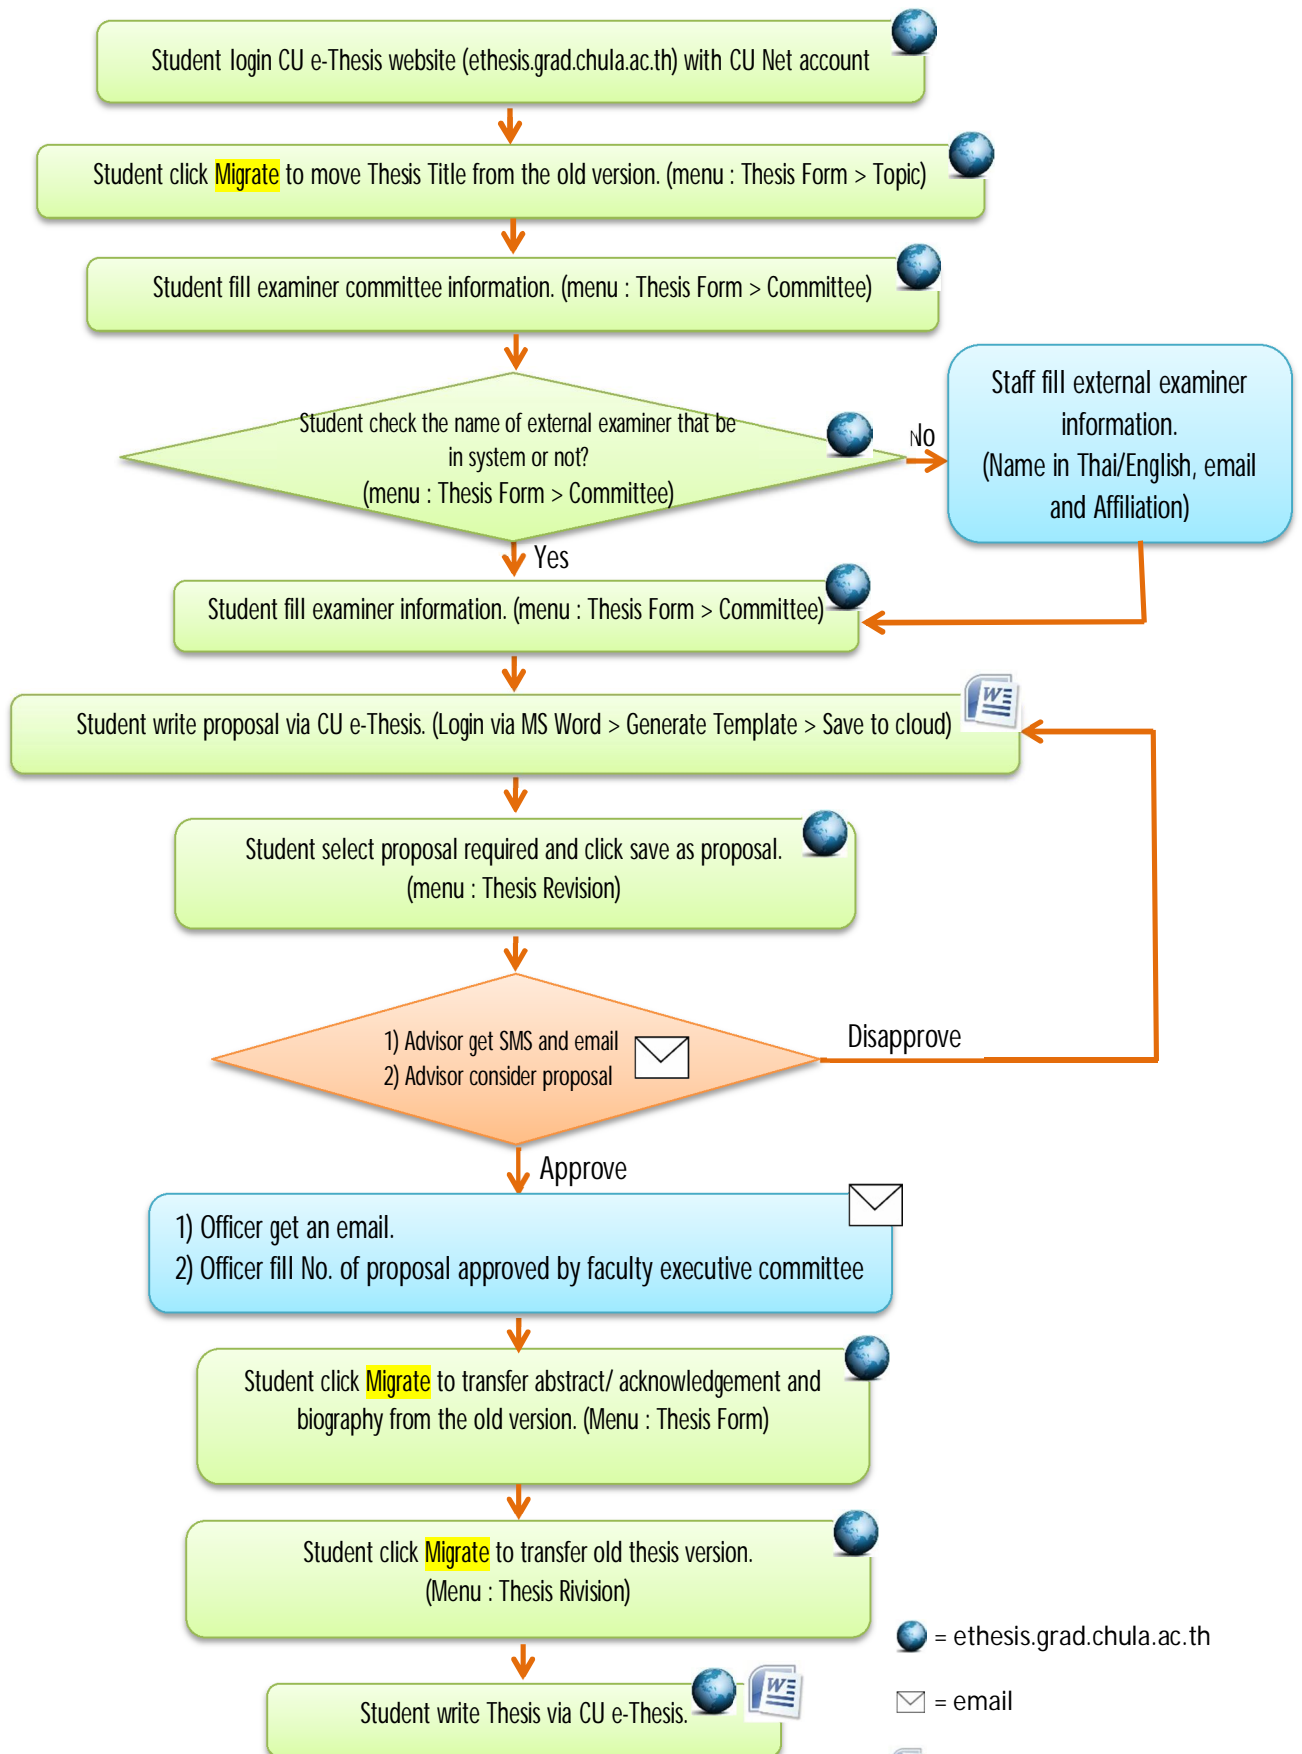

Case 3 Student who used to write Thesis via CU e-Thesis system

= ethesis.grad.chula.ac.th

= email

= MS Word

Any Question : ethesis.grad@gmail.com