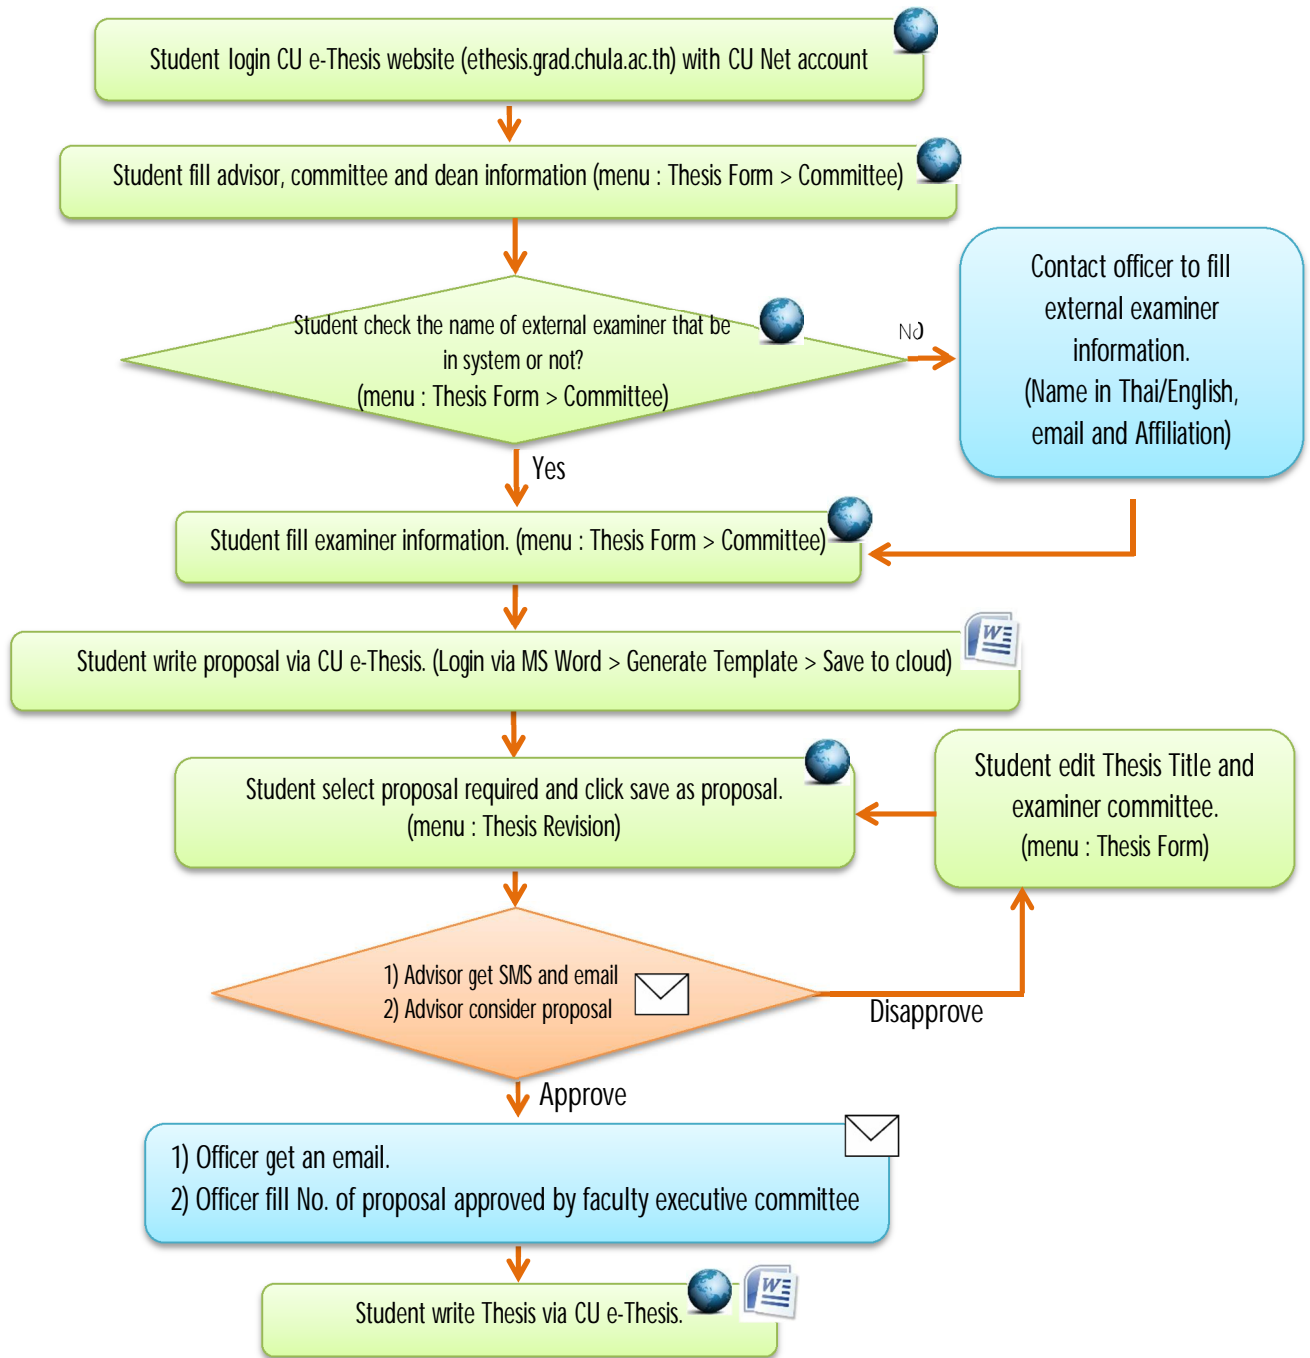

Case 2 Proposal has been approved via thesis.grad but never use CU e-Thesis

 = ethesis.grad.chula.ac.th

 = email

 = MS Word

Any Question : ethesis.grad@gmail.com