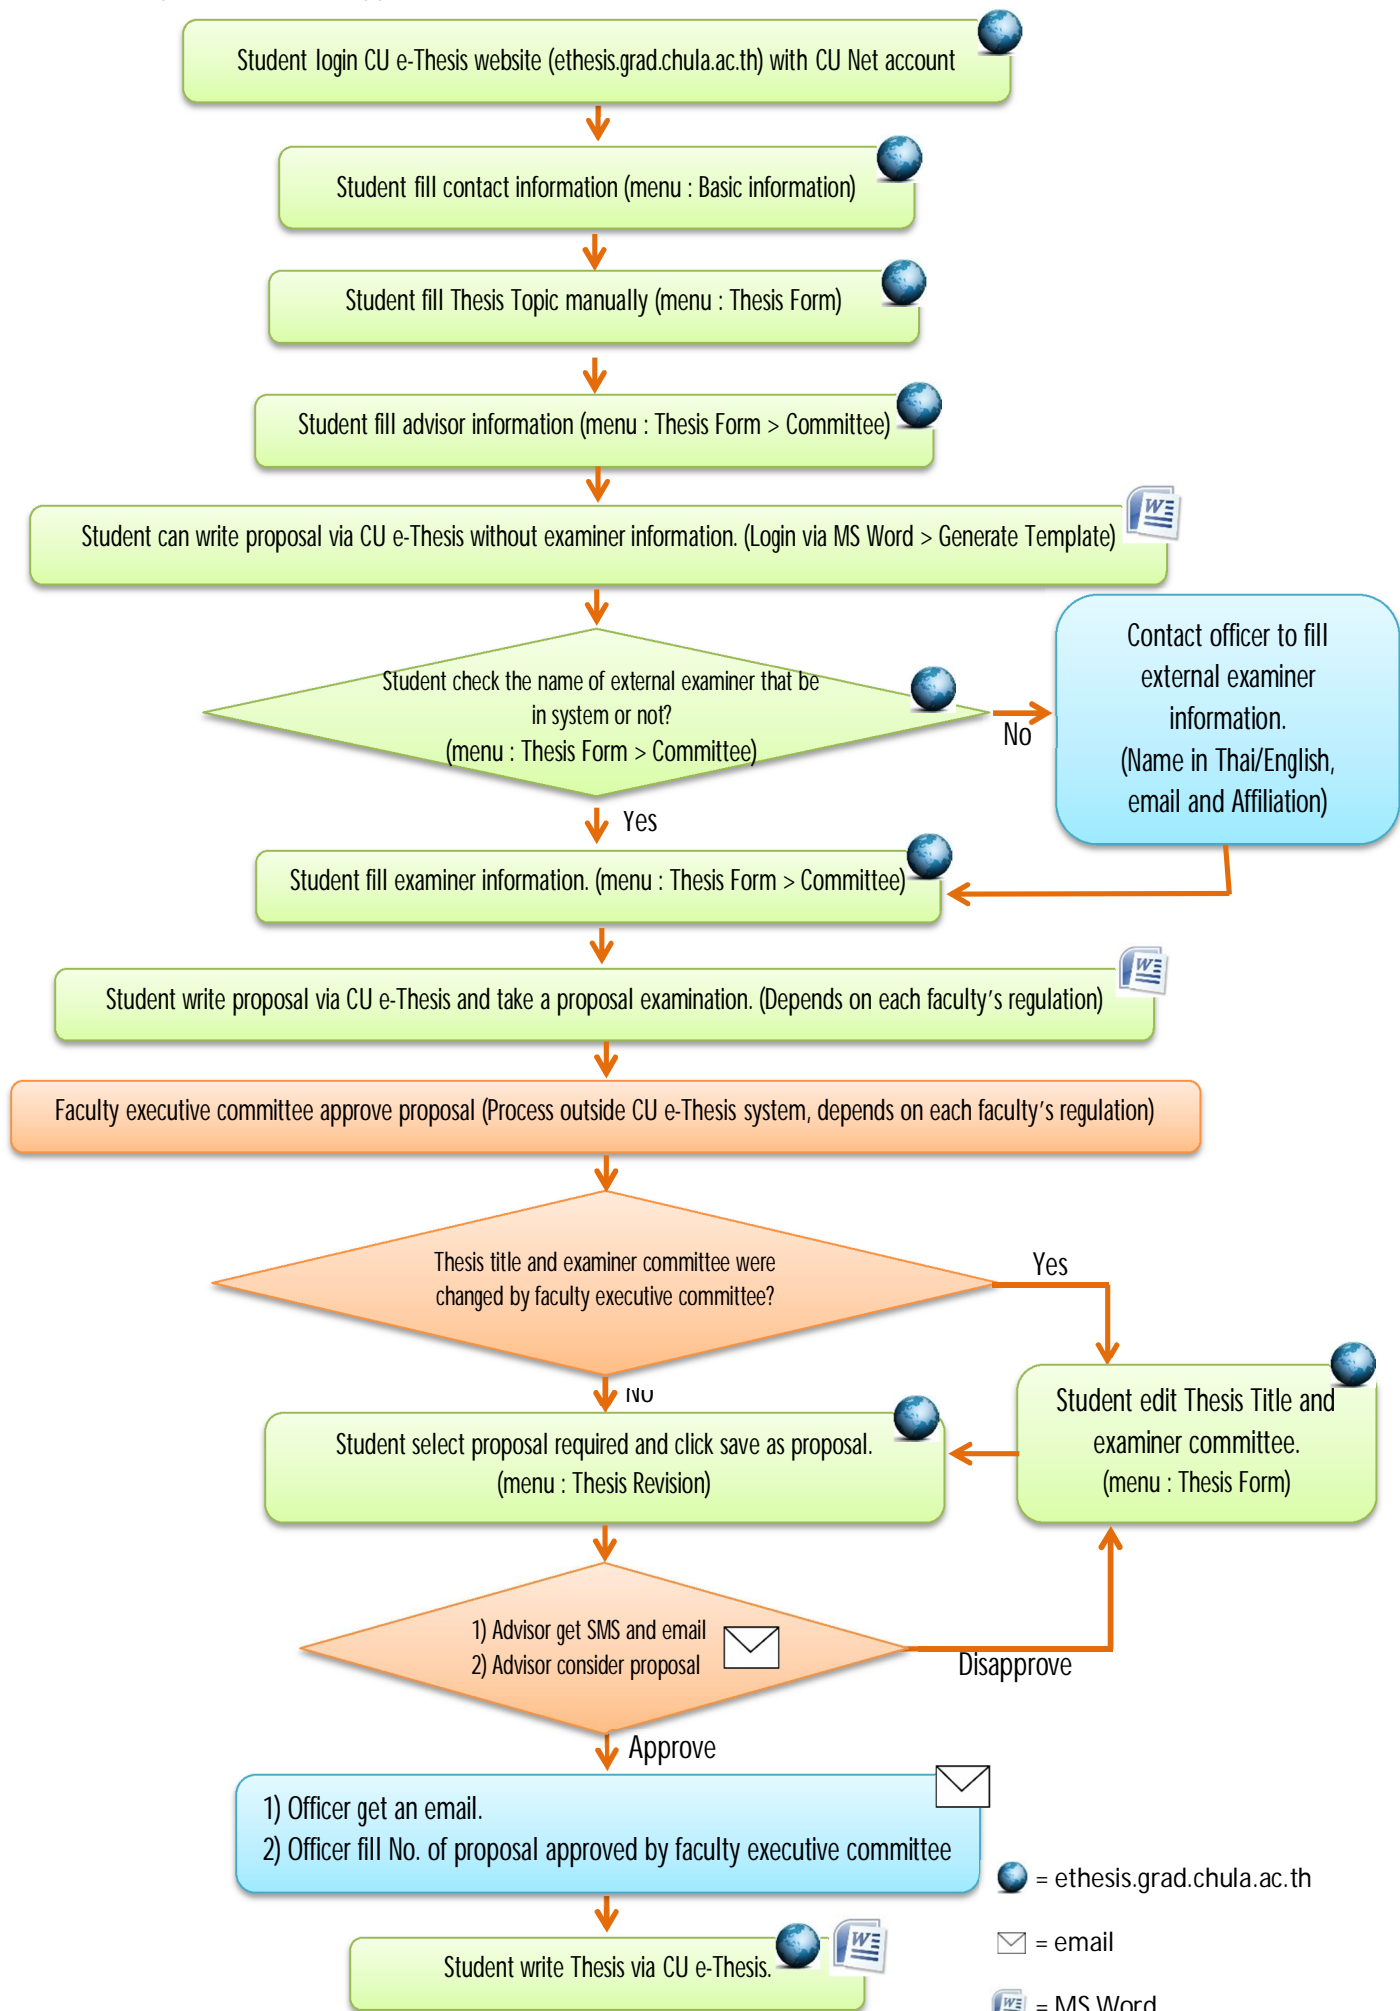

Case 1 Proposal Title not be approved

= ethesis.grad.chula.ac.th

= email

= MS Word

Any Question : ethesis.grad@gmail.com